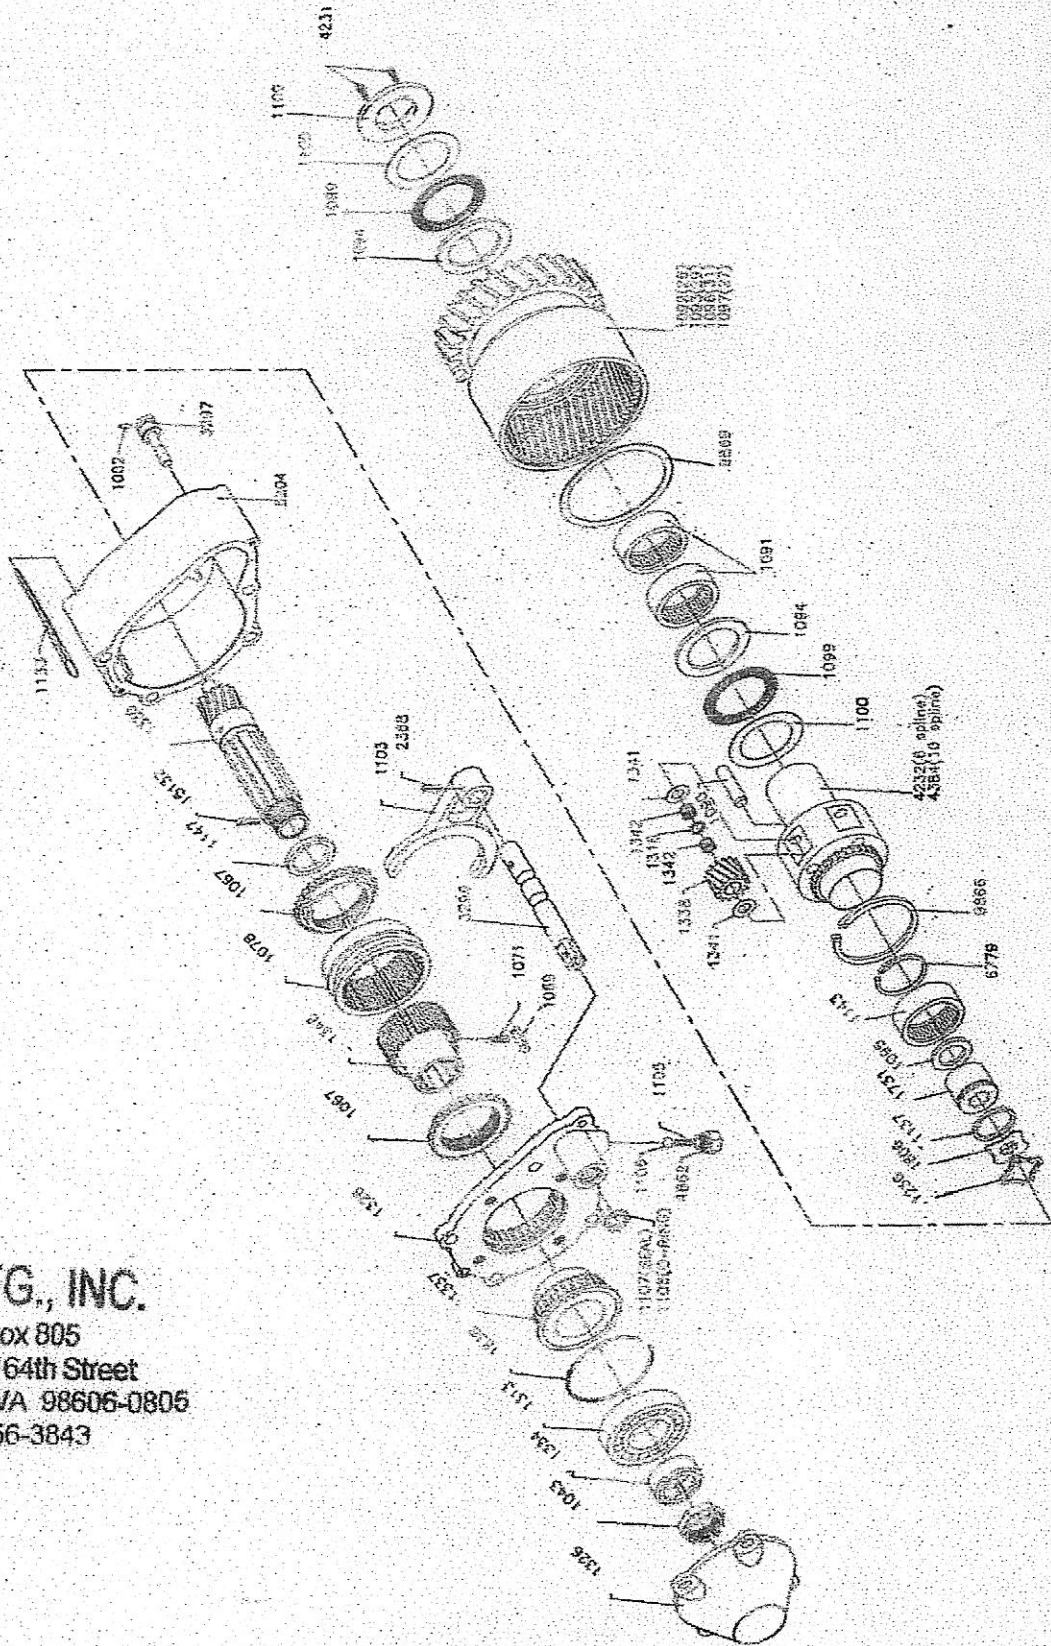

ATV MFG., INC.
P.O. Box 805
18902 NE 164th Street
Brush Prairie, WA 98606-0805
(360) 256-3843

OVERDRIVE PARTS LIST

PART NO.	QTY REQ.	DESCRIPTION
1043	1	HEX NUT
1067	2	BRASS SYNCHRO-RING
1069	3	SYNCHRO DOG
1071	3	SYNCHRO SPRING
1078	1	SHIFTER SLIDER RING
1090	4	PIN, PLANETARY GEAR
1091	2	NEEDLE BEARING
1092	1	26-TOOTH GEAR
1093	1	29-TOOTH GEAR
1094	2	THRUST RACE
1095	1	THRUST WASHER
1096	1	31-TOOTH GEAR
1097	1	27-TOOTH GEAR
1098	1	TERA LOW BOWL GEAR
1099	2	NEEDLE BEARING
1100	2	THRUST WASHER
1103	1	SHIFTER FORK
1105	1	SPRING, SHIFT DETENT
1106	1	SHIFT DETENT BALL
1107	1	SHIFT RAIL SEAL NEW STYLE
1108	1	SHIFT RAIL O-RING SEAL
1109	1	SPACER WASHER
1130	1	GASKET CASE
1131	1	GASKET BODY
1133	1	OIL SCOOP
1137	1	O-RING
1143	1	NEEDLE BEARING
1147	2	RETAINER RING SUN GEAR BEARING
1236	1	SPECIAL SNAP RING
1313	1	ROLLER BEARING
1316	4	THRUST WASHER
1326	1	BEARING CAP
1328	1	CASE COVER
1330	1	6 SPLINE SHAFT
1334	1	SPACER WASHER
1336	1	GASKET CAP
1337	1	STATIONARY MEMBER
1338	4	14-TOOTH GEAR
1341	8	THRUST WASHER
1342	8	NEEDLE BEARING STRIP
1346	1	DRIVE MEMBER
1731	1	DRIVE NUT
1731-S	1	SPECIAL METRIC DRIVE NUT
1806	1	LOCKWASHER
1838	1	RETAINER RING
2388	1	ROLL PIN
3296	1	SHIFTER SHAFT
3297	1	SHIFTER GUIDE PIN
4231	2	SOCKET HEAD SCREWS 6-32 X 1/4
4232	1	PLANET HUB ONLY-6 SPLINE
4384	1	PLANET HUB ONLY-10 SPLINE (T14)
4384-S	1	PLANET HUB ONLY SPECIAL 10 SPL.
4862	1	CAP SCREW SHIFTER
5132	1	COTTER PIN
5204	1	SATURN CASE
6779	1	SNAP RING/PLAN HUB
9866	1	RETAINING RING PLANET PINS
9869	1	RING OIL SLINGER
3750	5	SEAL WASHERS